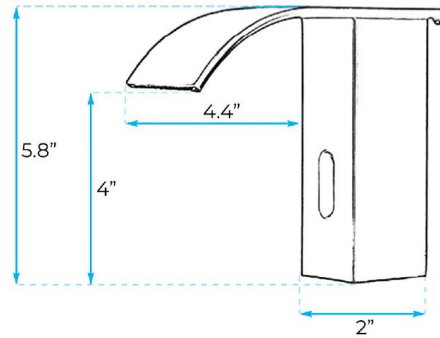

BATHSELECT OIL RUBBED BRONZE/MATTE BLACK COMMERCIAL AUTOMATIC TOUCH FREE SENSOR FAUCETS WATERFALL OIL RUBBED BRONZE BATHROOM BASIN SINK MIXER TAP SPECS

Specs:

- Installation Holes: One Hole
- Number of Handle: Hands Free Sensor Faucet
- Finish: Oil Rubbed Bronze
- Style: Contemporary
- Flow Rate: 1.8 GPM (6.81 L/min)
- Faucet Body Material: Brass
- Voltage: DC 6V (4AA alkaline batteries); AC power
- Power Consumption: $\leq 5\mu\text{A}$ (4AA alkaline batteries last 2 years based on 300 cycles a day)
- Sensor Range Adjustable: 12 - 18cm adjustable distance according to requirements
- Hot & Cold water temperature control options
- Inlet and outlet pipe dia: G1/2"
- Water Pressure: 0.05 - 0.8 Mpa
- Life Test: 500,000 cycles
- Sensing range adjustable: 12 - 18cm adjustable distance according to requirements